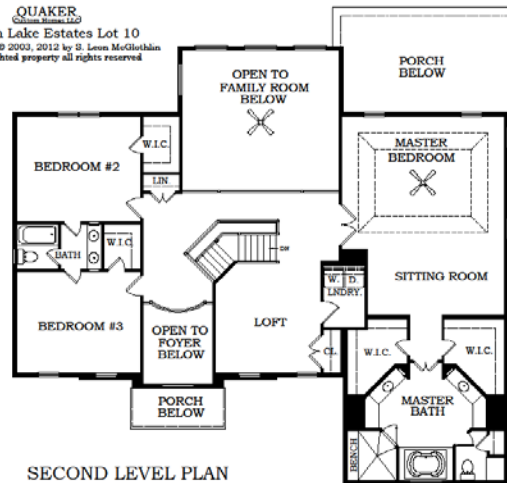

SECOND LEVEL PLAN