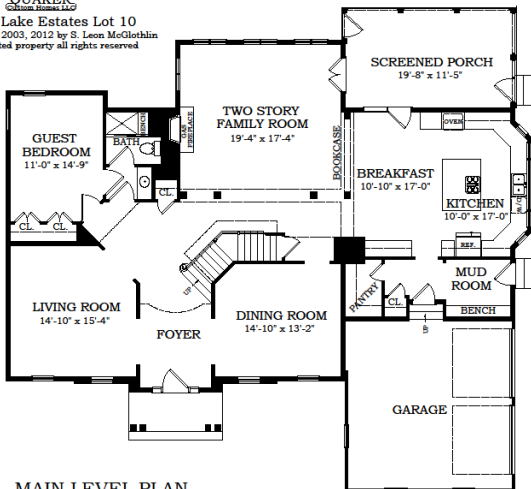

MAIN LEVEL PLAN