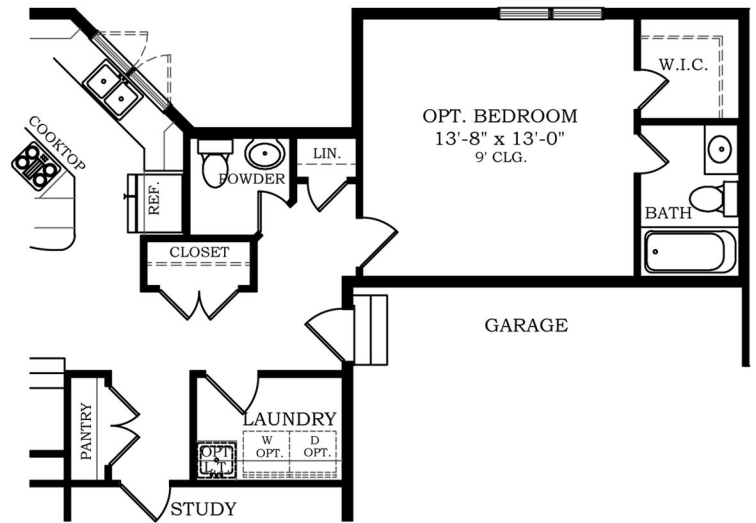

PARTIAL MAIN LEVEL PLAN W/
OPTIONAL REAR SUNROOM

PARTIAL MAIN LEVEL PLAN W/
OPTIONAL BEDROOM ADDITION

PARTIAL MAIN LEVEL PLAN
W/ OPTIONAL BEDROOM

MAIN LEVEL

QUAKER
Custom Homes LLC

THE SOMERSET

© 2007, 2012 by S. Leon McGlothlin
Copyrighted property all rights reserved