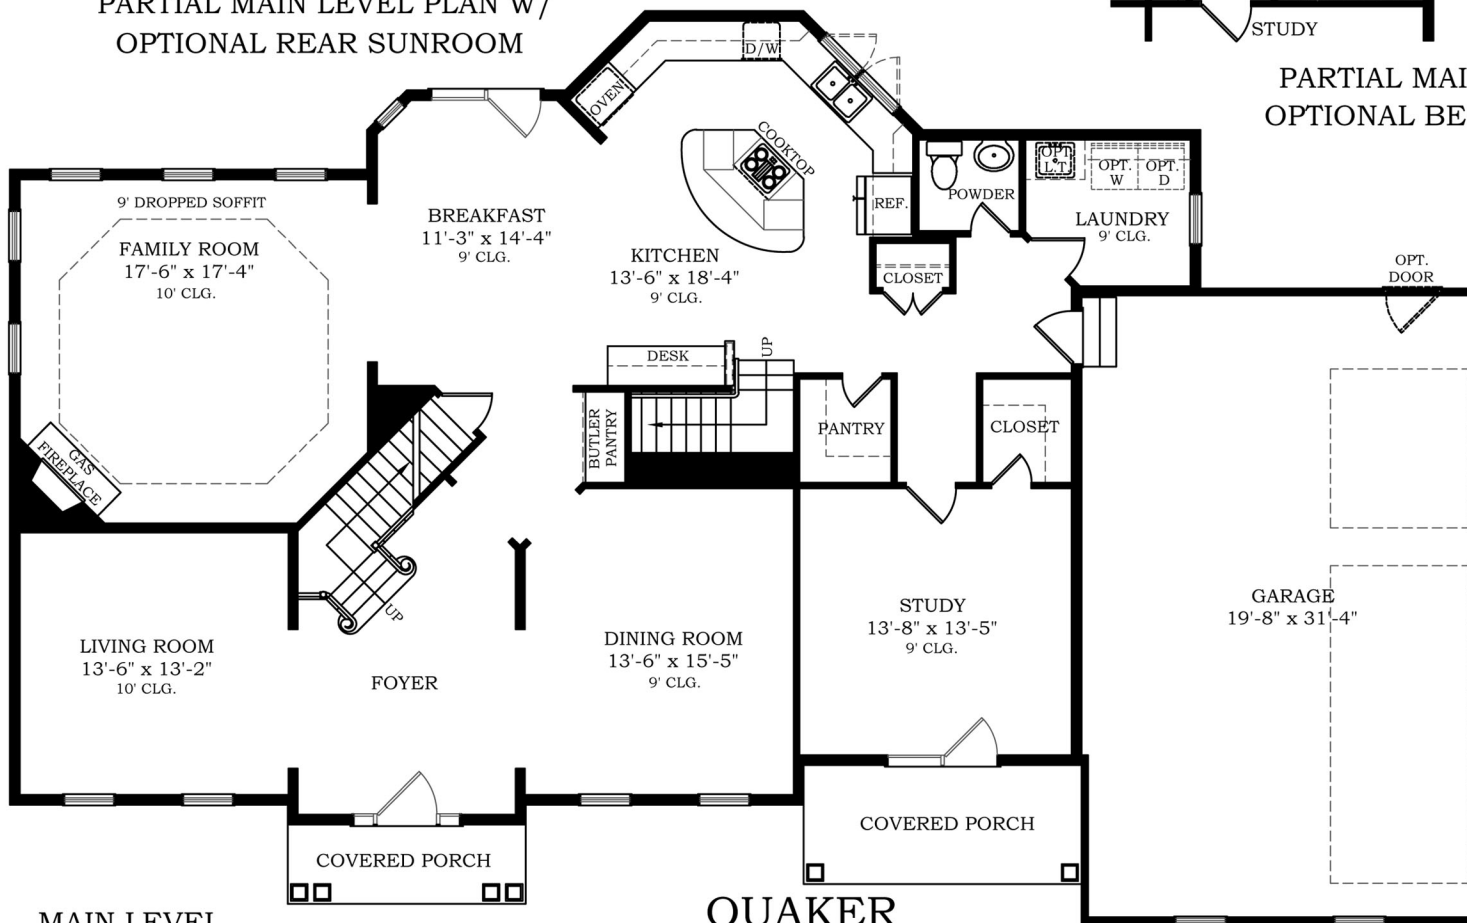

PARTIAL MAIN LEVEL PLAN W/
OPTIONAL REAR SUNROOM

PARTIAL MAIN LEVEL PLAN W/
OPTIONAL BEDROOM ADDITION

PARTIAL MAIN LEVEL PLAN
W/ OPTIONAL BEDROOM

MAIN LEVEL

QUAKER
Custom Homes LLC

THE SOMERSET

© 2007, 2012 by S. Leon McGlothlin
Copyrighted property all rights reserved