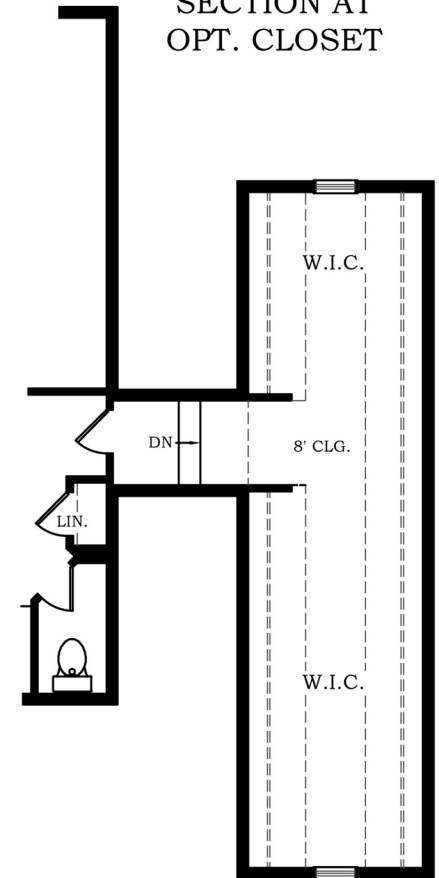

UPPER LEVEL

SECTION AT OPT. CLOSET

SECOND LEVEL AT OPTIONAL ENLARGED CLOSET ADDS 155 SF

QUAKER
Custom Homes LLC

THE SOMERSET

© 2007, 2012 by S. Leon McGlothlin
Copyrighted property all rights reserved